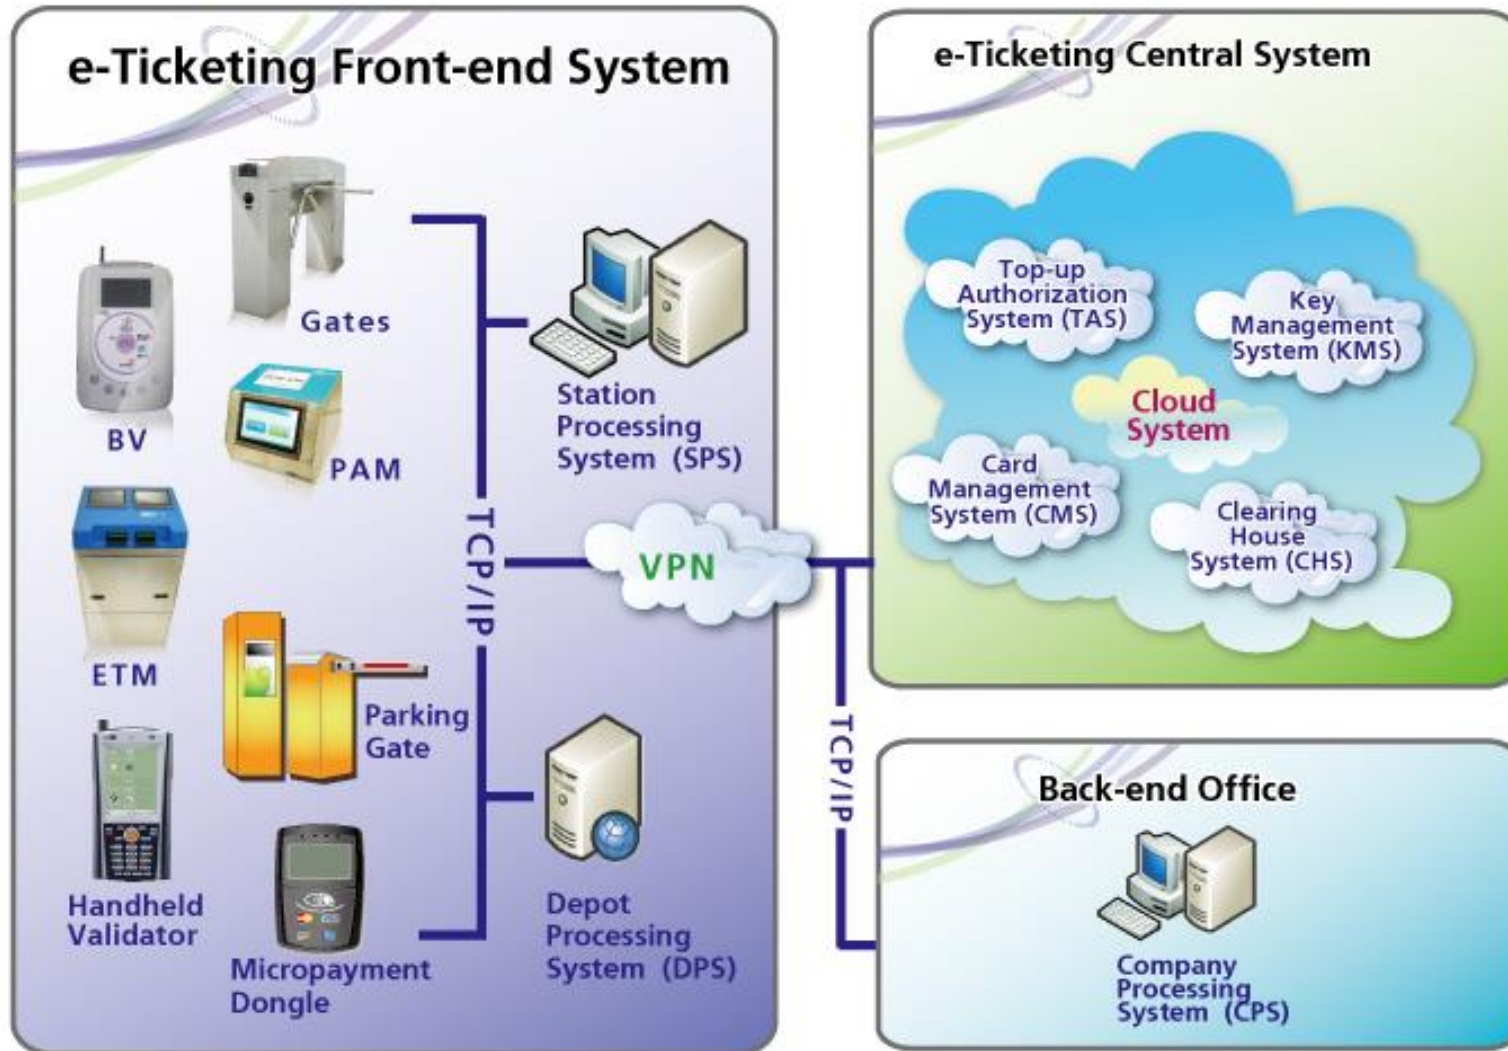

Sistemele de transport inteligente și noile tehnologii

Florin Nemtanu

Facultatea de Transporturi, UPB

ITS

ITS pentru transportul public

ITS pentru transportul public

ITS pentru transportul public

ITS pentru transportul public

First and last mile commuter activity

A dark grey arrow points to the right from the left edge of the slide. Below it, several thin, curved lines in shades of blue and grey sweep across the left side of the slide.