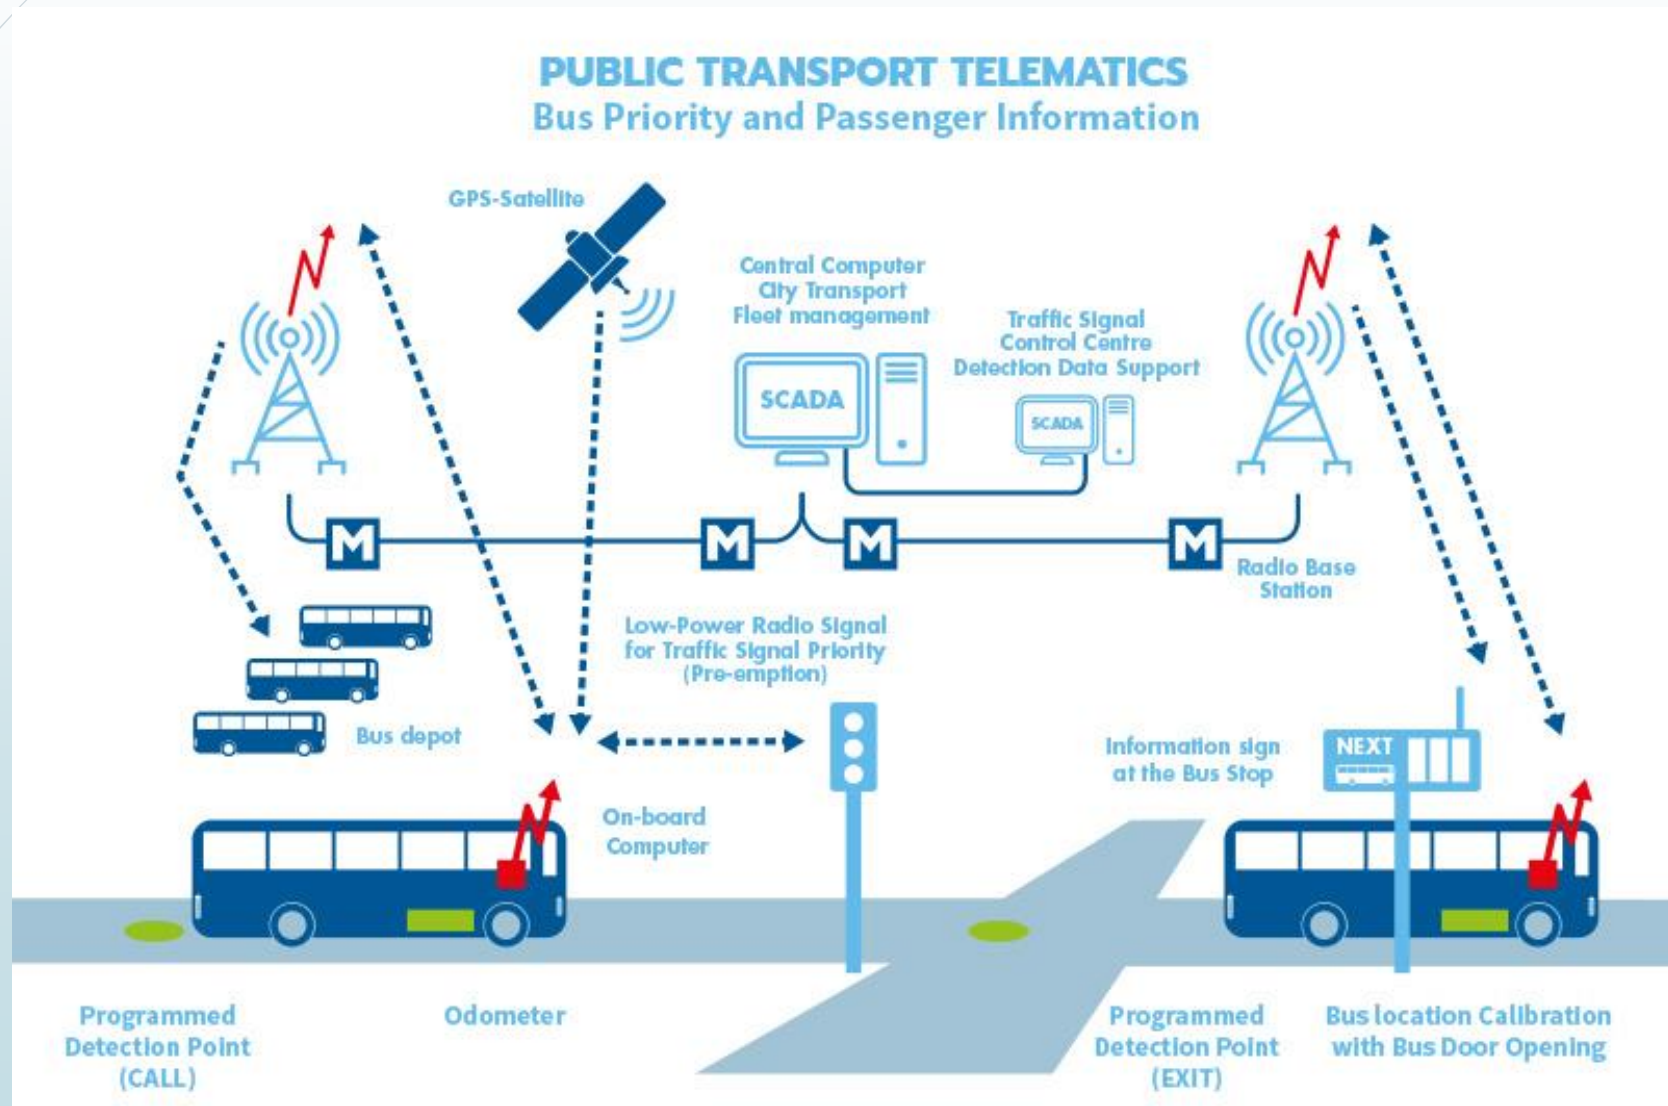

Sistemele de transport inteligente și noile tehnologii

Florin Nemtanu

Facultatea de Transporturi, UPB

ITS

ITS pentru transportul public

ITS pentru transportul public

ITS pentru transportul public

ITS pentru transportul public

First and last mile commuter activity

A dark grey arrow points to the right from the left edge of the slide. Below it, several thin, curved lines in shades of blue and grey sweep across the left side of the slide.