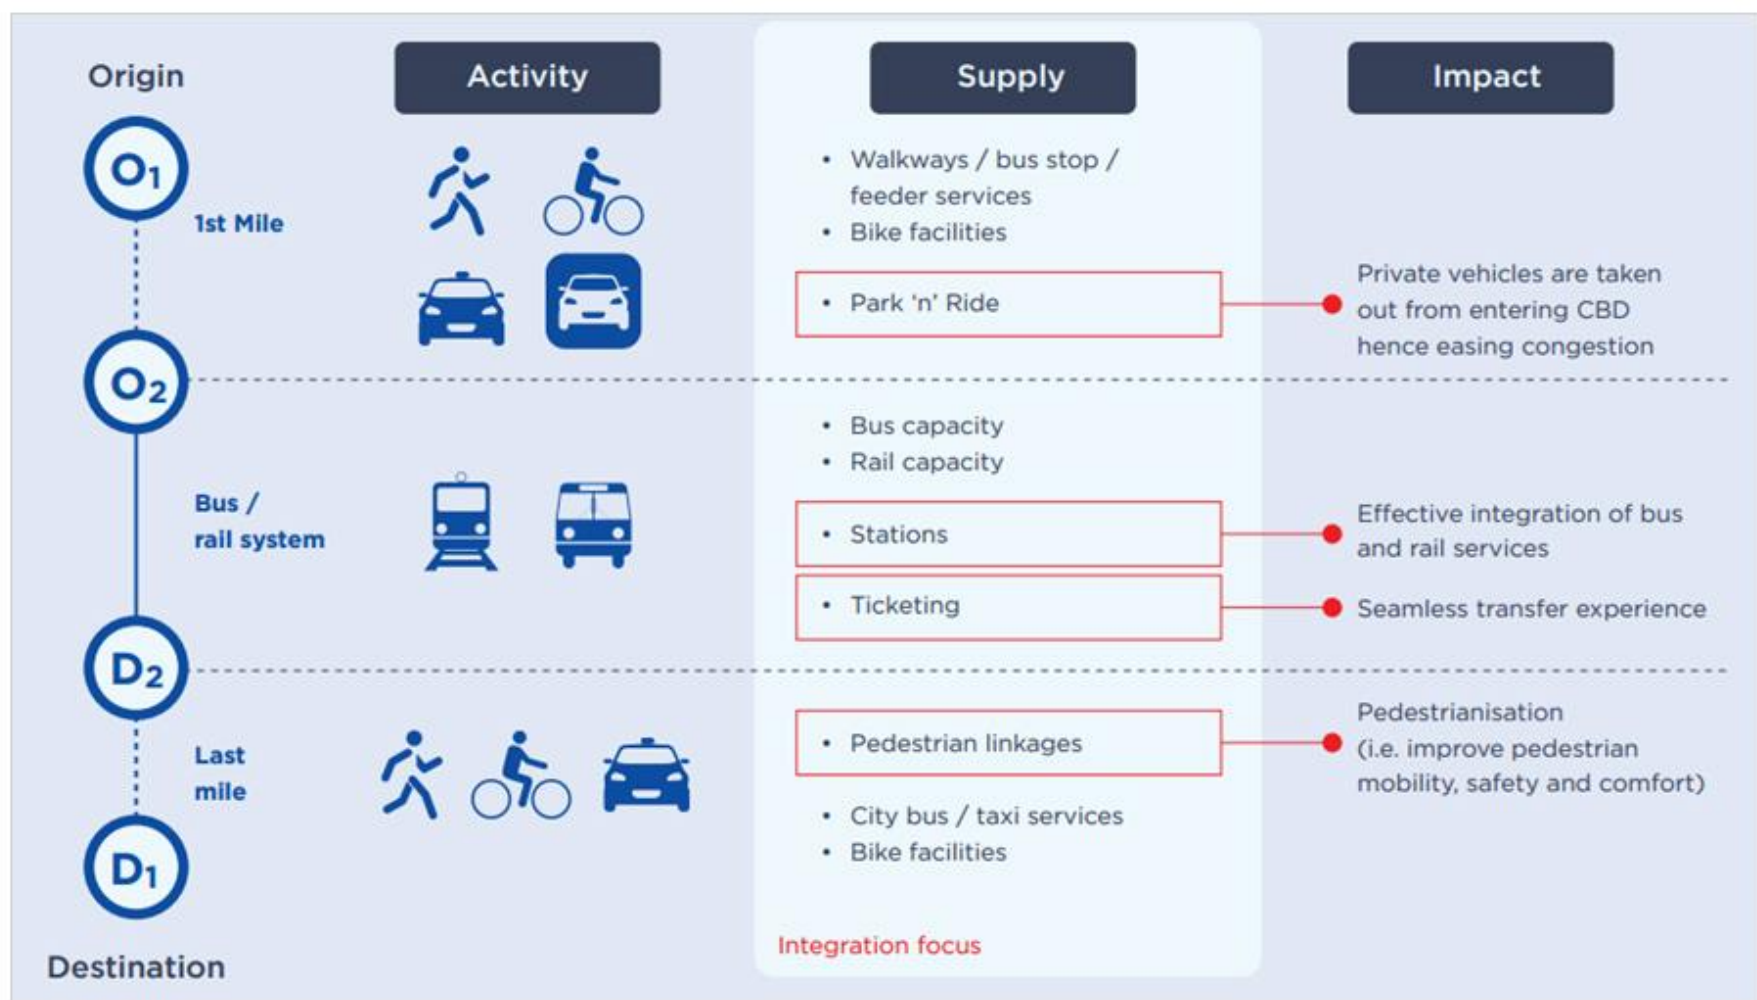

Sistemele de transport inteligente și noile tehnologii

Florin Nemtanu

Facultatea de Transporturi, UPB

ITS

ITS pentru transportul public

ITS pentru transportul public

ITS pentru transportul public

ITS pentru transportul public

First and last mile commuter activity

A dark grey arrow points to the right from the left edge of the slide. Below it, several thin, curved lines in shades of blue and grey sweep across the left side of the slide.