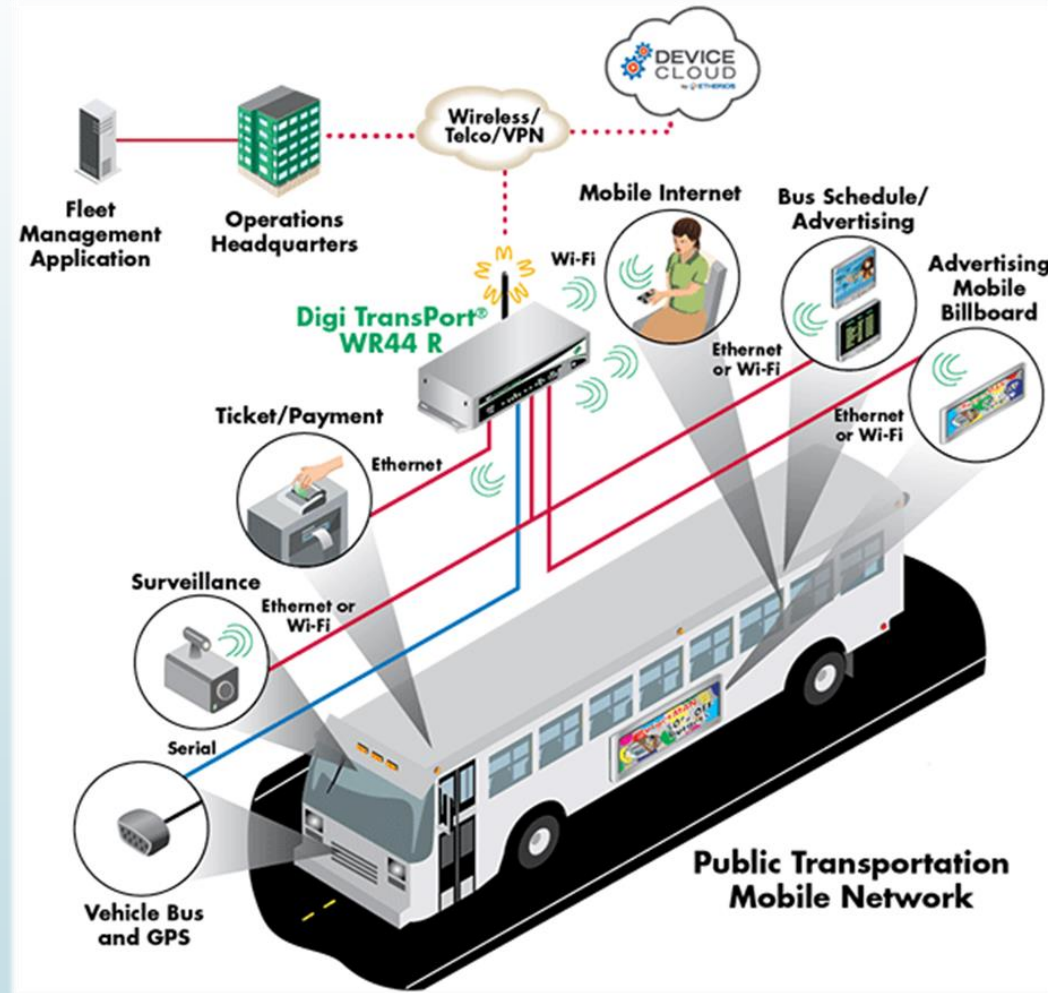

Sistemele de transport inteligente și noile tehnologii

Florin Nemtanu

Facultatea de Transporturi, UPB

ITS

ITS pentru transportul public

ITS pentru transportul public

ITS pentru transportul public

ITS pentru transportul public

First and last mile commuter activity

A dark grey arrow points to the right from the left edge of the slide. Below it, several thin, curved lines in shades of blue and grey sweep across the left side of the slide.